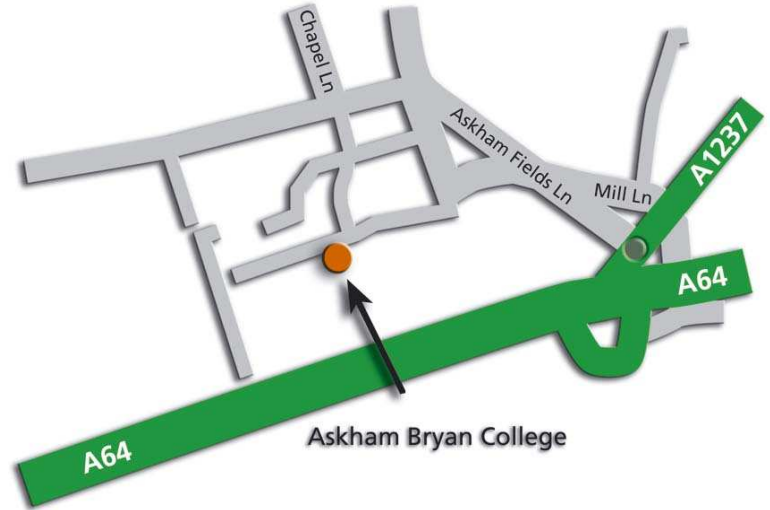

ASKHAM BRYAN COLLEGE

TRAVEL DIRECTIONS TO THE COLLEGE

BY CAR

The College is situated just off the A64 to the southwest of the city of York.

From the A1:

Leave the A1 at J45 onto the A64, after 10 miles take the slip road sign posted 'York North' to Harrogate and Thirsk (A1237). Take the first exit from the roundabout following signs to Askham Bryan village. The College drive is approximately 200 yards on the left from the roundabout. The visitors' car park is the first car park on the right hand side.

From the A19 North:

Take the A19 towards York, at the first major roundabout take the 4th exit (right) onto the A1237 towards A64 Leeds. Go straight over 3 roundabouts, at the 4th roundabout turn right signposted Askham Bryan College. The College drive is approximately 200 yards on the left from the roundabout. The visitors' car park is the first car park on the right hand side.