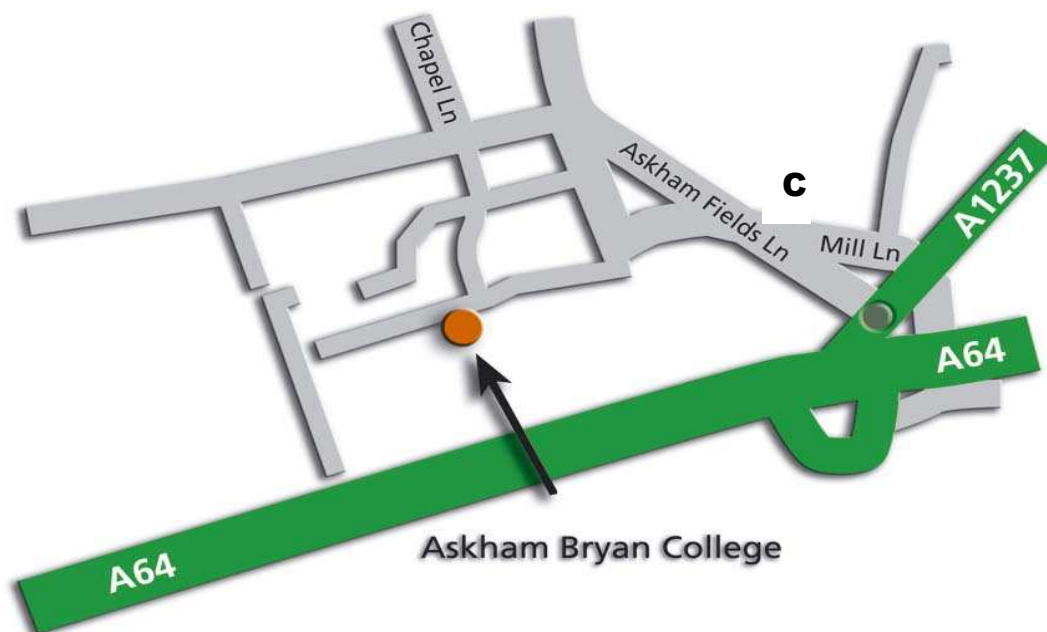

ASKHAM BRYAN COLLEGE

Route 5: Dawsons Wetherby	Pick up Time	Cost
Boston Spa, Main Street, Opposite Church	7.40	£2
Wetherby Old Bus Station	7.45	£2
Wetherby, York Road	7.50	£2
Tockwith, Boot & Shoe Inn	8.00	£2
Long Marston, Sun Inn	8.05	£1.60
Hessay, Telephone Box	8.10	£1.60
Rufforth, Bus Stop Next to Church	8.15	£1.30
Askham Richard, Rose & Crown	8.22	£1.30
Askham Bryan T Junction	8.25	85p
Askham Bryan drop-off point C	8.33	

Pick up at Point C outside of the College, opposite the main entrance.

Bus Tickets can be purchased from the Finance Office at Askham Bryan College. Telephone 01904 772204

Dawsons

01937 833098

August 2009