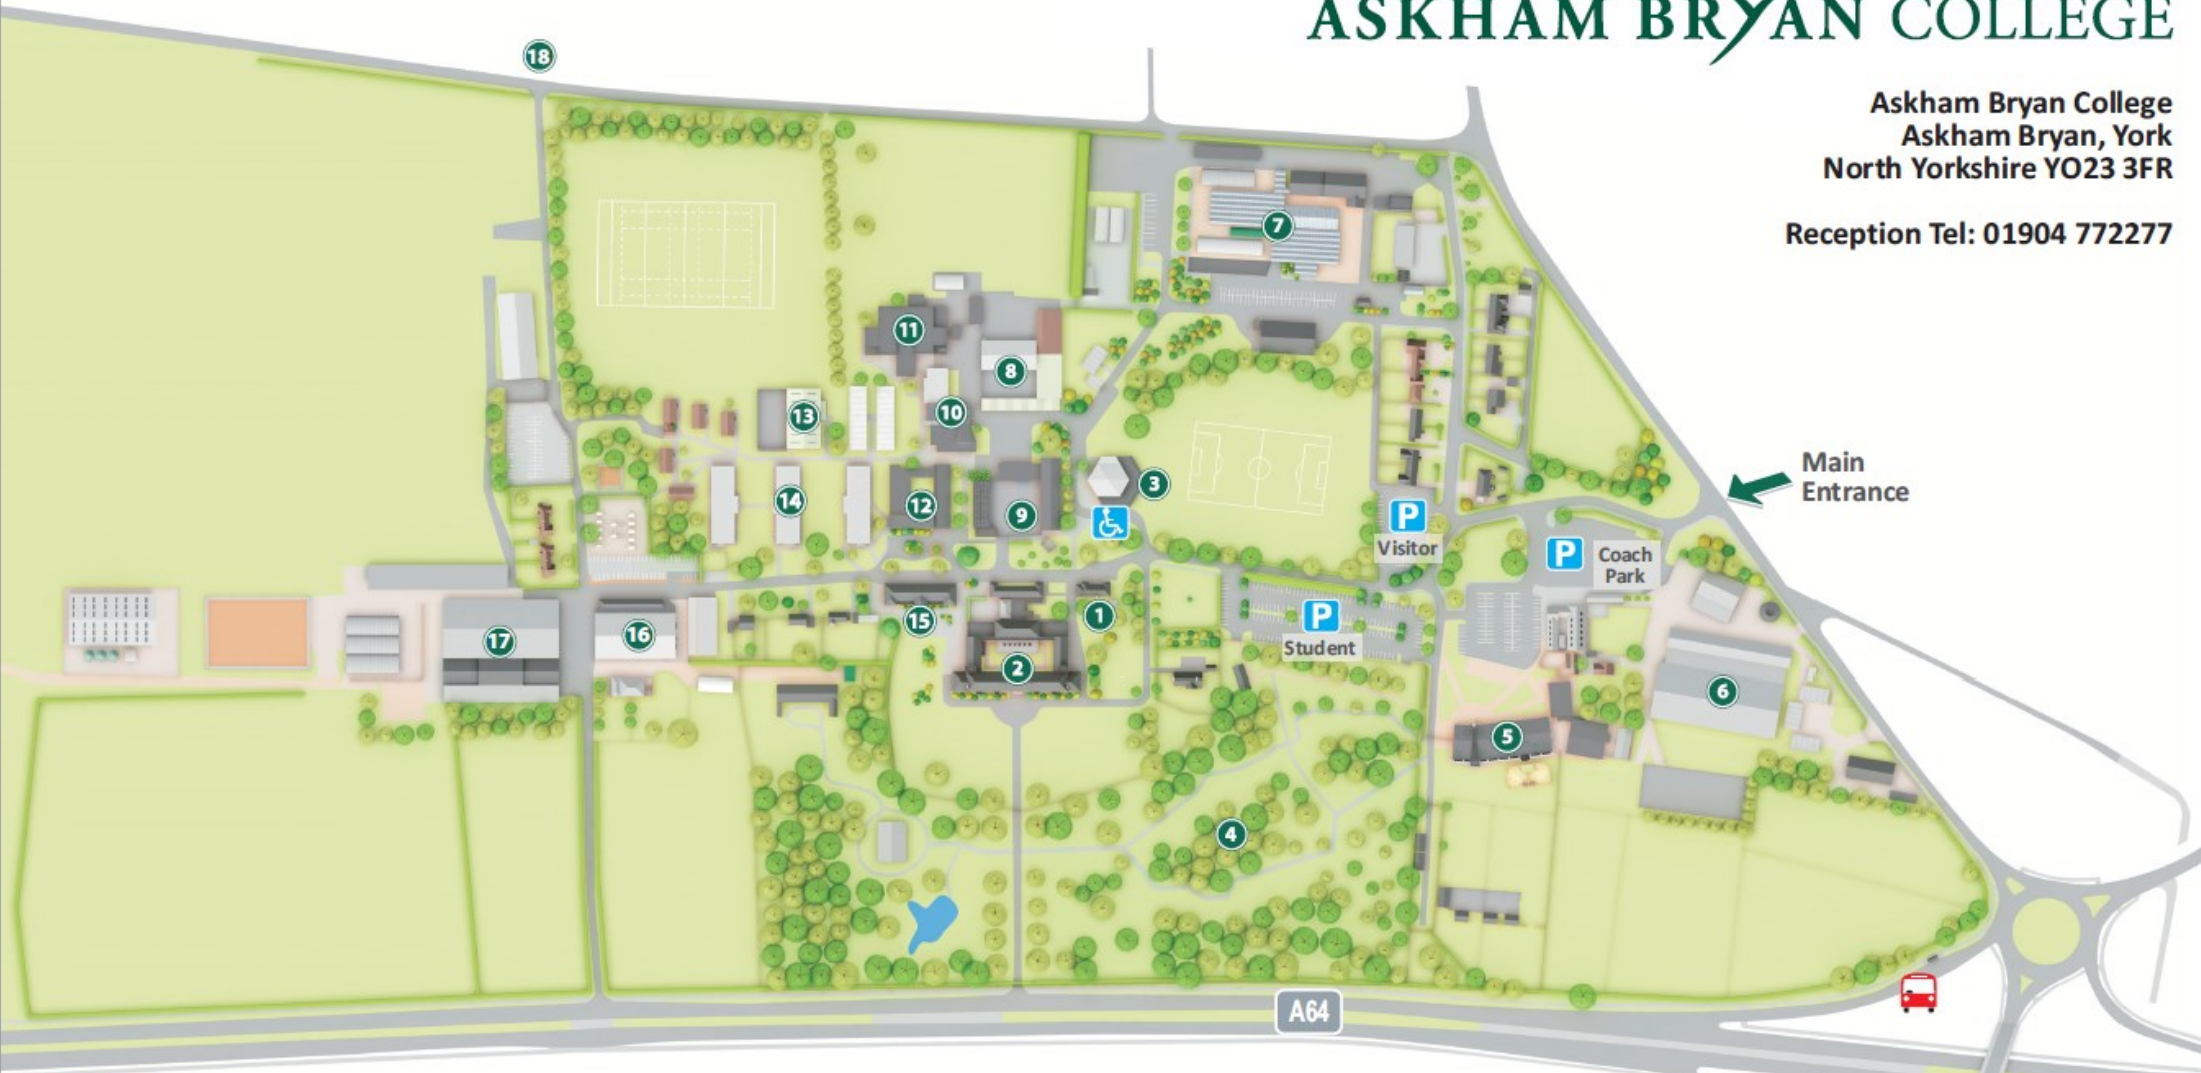

ASKHAM BRYAN COLLEGE

Askham Bryan College
Askham Bryan, York
North Yorkshire YO23 3FR

Reception Tel: 01904 772277

- 1 Reception
- 2 Main Building
- 3 Conference Centre
- 4 Wildlife Park
- 5 Animal Management / Veterinary Nursing
- 6 Equine
- 7 Horticulture
- 8 Motorsport
- 9 Engineering
- 10 Jubilee Building: Student Union / Lecture Theatre / Gym
- 11 Science
- 12 Teaching Block
- 13 Sports Hall
- 14 Accommodation Village
- 15 Learning Resource Centre
- 16 The Lance Gilling Building
- 17 The Farm
- 18 The Farm Entrance

ASKHAM BRYAN COLLEGE

Askham Bryan College
Askham Bryan, York
North Yorkshire YO23 3FR

Reception Tel: 01904 772277

- 1 Reception
- 2 Main Building
- 3 Conference Centre
- 4 Wildlife Park
- 5 Animal Management / Veterinary Nursing
- 6 Equine

- 7 Horticulture
- 8 Motorsport
- 9 Engineering
- 10 Jubilee Building: Student Union / Lecture Theatre / Gym
- 11 Science
- 12 Teaching Block

- 13 Sports Hall
- 14 Accommodation Village
- 15 Learning Resource Centre
- 16 The Lance Gilling Building
- 17 The Farm
- 18 The Farm Entrance