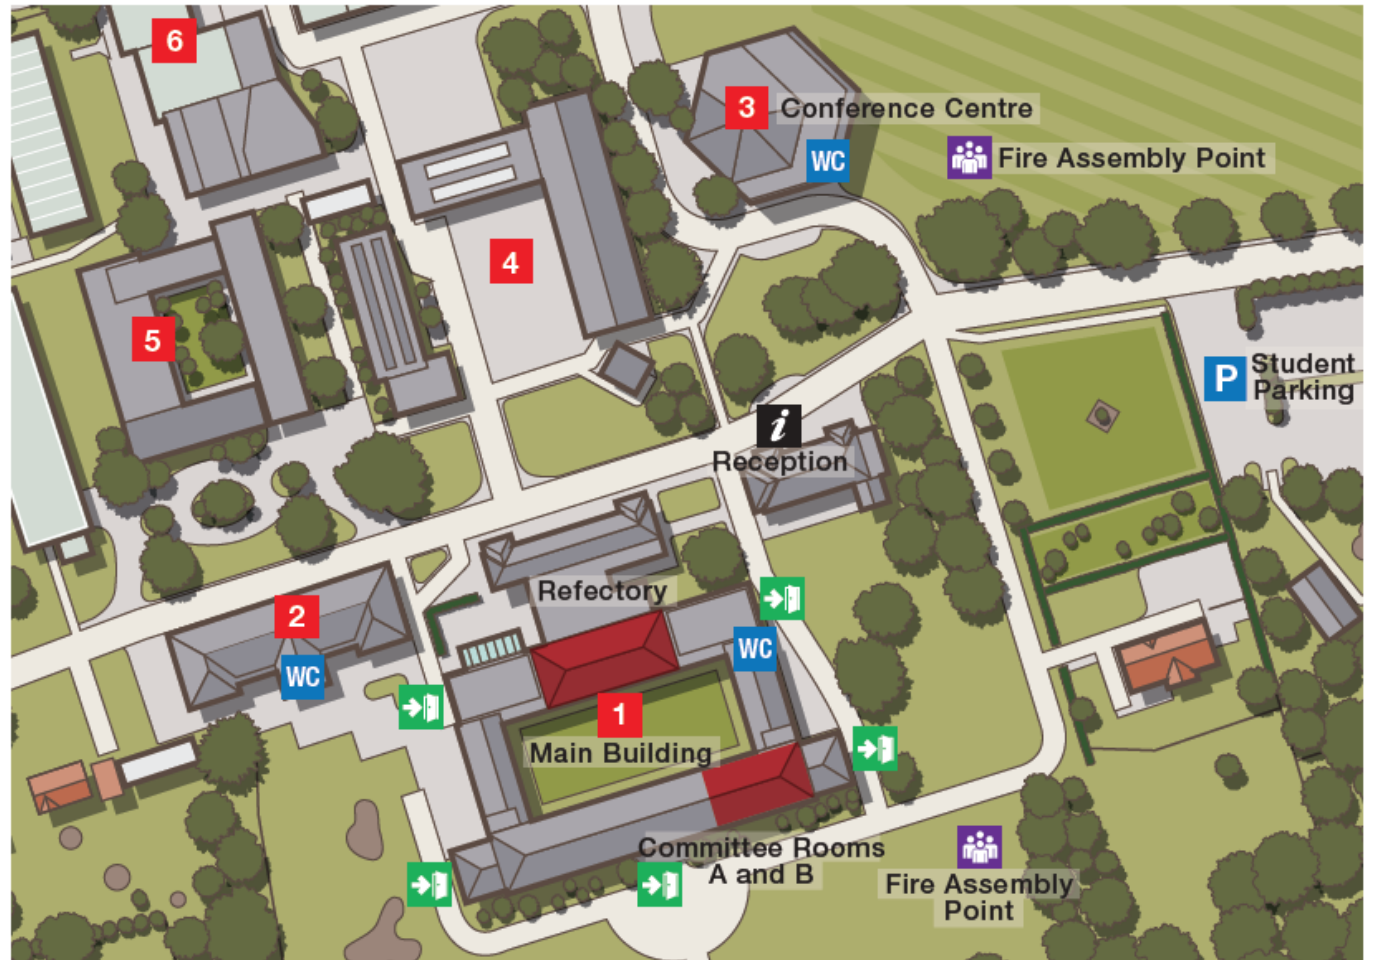

ASKHAM BRYAN COLLEGE

SatNav
YO23 3FR
Reception
01904 772277

www.askham-bryan.ac.uk

Askham Bryan College
Askham Bryan
York
North Yorkshire
YO23 3FR
United Kingdom

CAMPUS NUMBER KEY

i	Reception
1	Main Building
2	Learning Resource Centre
3	Conference Centre
4	Engineering
5	Teaching Block
6	Jubilee Building
7	Motorsport
8	Horticulture
9	Minibus Park & Taxi Pick Up/Drop Off
10	Science Block
11	Sports Hall
12	Accommodation Village
13	Animal Management
14	Equine
15	CoVE Building
16	Dairy Unit
17	Beef Unit

CENTRAL AREA

SatNav
YO23 3FR
Reception
01904 772277

www.askham-bryan.ac.uk

Askham Bryan College
Askham Bryan
York
North Yorkshire
YO23 3FR
United Kingdom