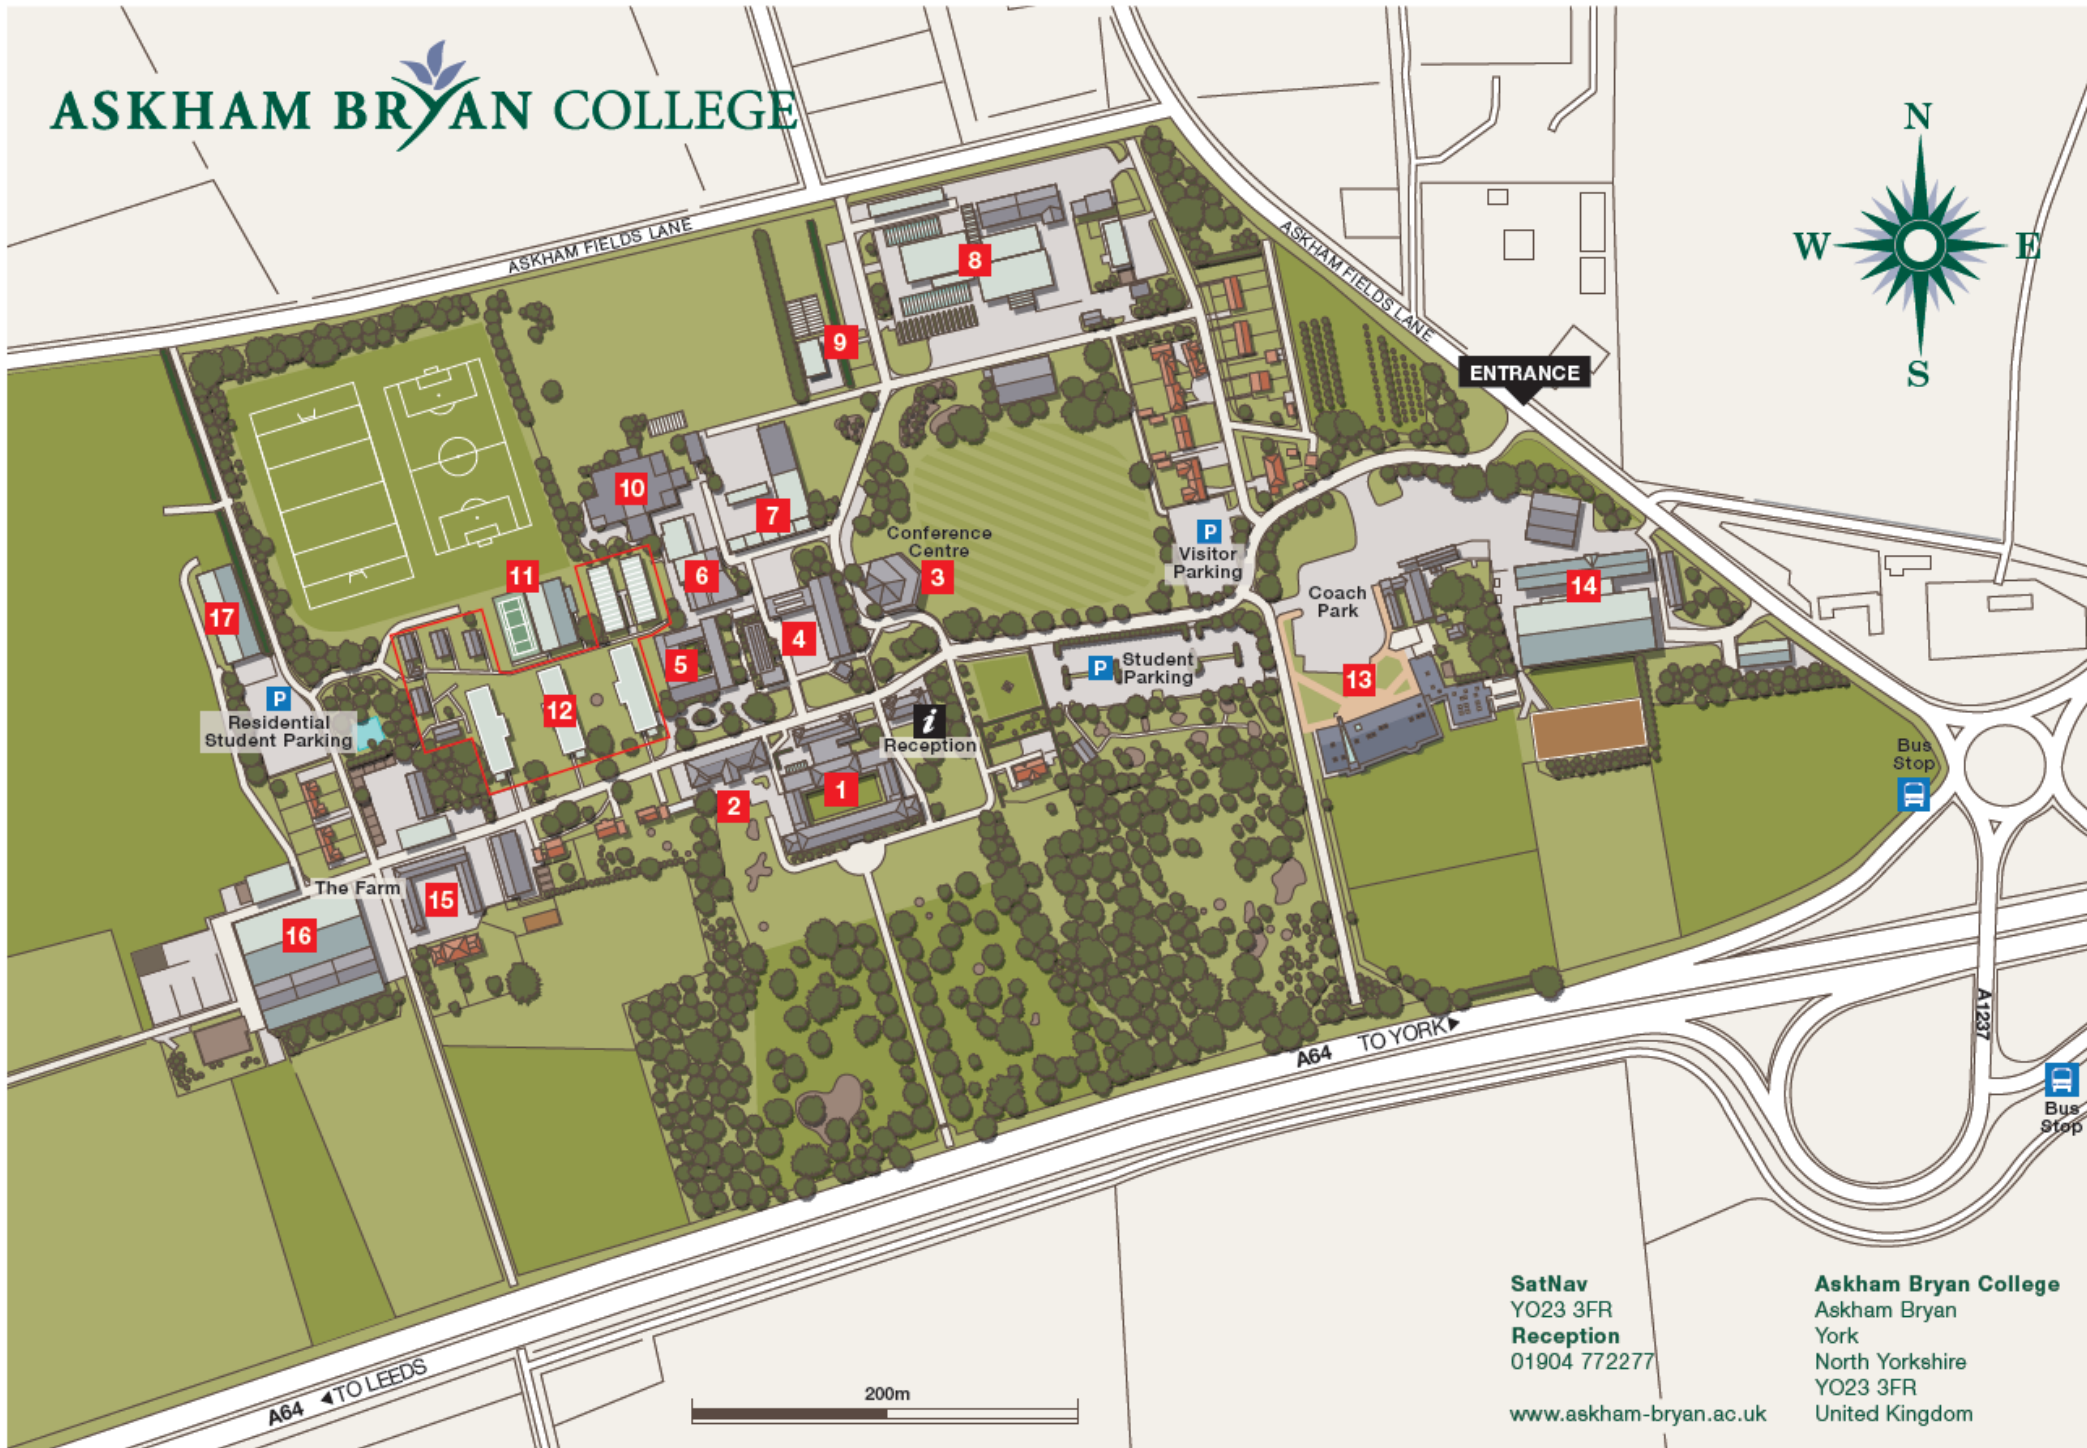

ASKHAM BRYAN COLLEGE

SatNav
YO23 3FR
Reception
01904 772277

www.askham-bryan.ac.uk

Askham Bryan College
Askham Bryan
York
North Yorkshire
YO23 3FR
United Kingdom

CAMPUS NUMBER KEY

i	Reception
1	Main Building
2	Learning Resource Centre
3	Conference Centre
4	Engineering
5	Teaching Block
6	Jubilee Building
7	Motorsport
8	Horticulture
9	Minibus Park & Taxi Pick Up/Drop Off
10	Science Block
11	Sports Hall
12	Accommodation Village
13	Animal Management
14	Equine
15	CoVE Building
16	Dairy Unit
17	Beef Unit

CENTRAL AREA

SatNav
YO23 3FR
Reception
01904 772277

www.askham-bryan.ac.uk

Askham Bryan College
Askham Bryan
York
North Yorkshire
YO23 3FR
United Kingdom